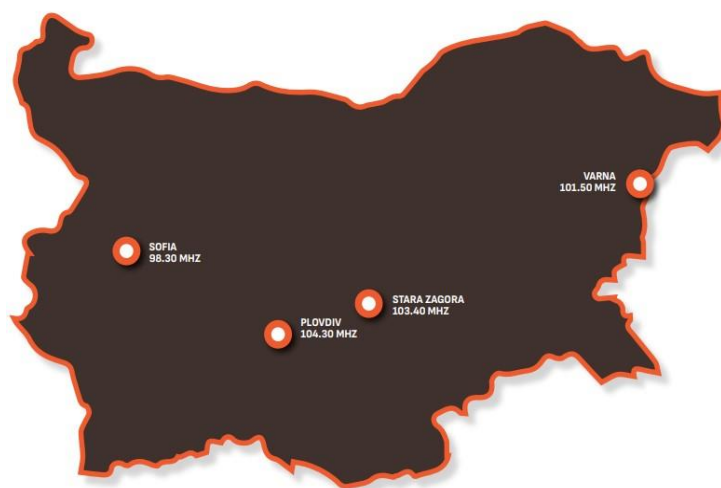

RADIO 1 ROCK

RATE CARD

Daypart	07:00 – 11:00	11:00 – 15:00	15:00 – 19:00	19:00 – 06:59	free rotation* from 00:00 to 23:59
NATIONAL	81	65	81	19	32
SOFIA	31	25	31	9	13
PLOVDIV	11	9	11	7	6
VARNA	11	9	11	7	6
STARA ZAGORA	11	9	11	7	6

Rates are in Bulgarian leva excluding VAT and are based on a 30-second spot.

*Free rotation spot campaigns are not eligible for volume discount.

A CHANGE OF RATES APPLIES IN THE FOLLOWING CASES:

Up to 5-second spot	– 50%
Up to 10-second spot	– 40%
Up to 15-second spot	– 20%
Up to 20-second spot	– 10%
Up to 40-second spot	+ 50%
Up to 50-second spot	+ 100%
Up to 60-second spot	+ 120%
Over 60-second spot	TBD
Fixed position in commercial break	+ 20%
Fixed hour of broadcast	+ 20%
Top and tail positions in commercial break	+ 40%
Second brand in a spot	+ 20%

RADIO 1 ROCK COVERAGE

*Prices are in force as of 01.11.2022