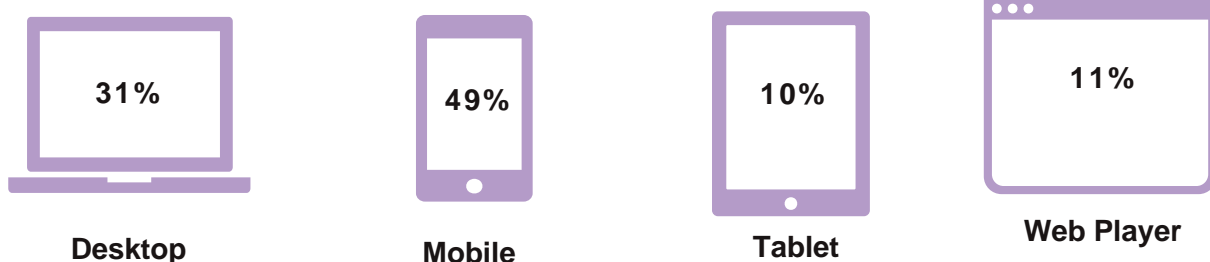

37M

MINS STREAMED EVERY WEEK

WEEKDAYS

MOST STREAMS DURING THE WEEK

12PM - 6PM

MOST STREAMS DURING THE DAY

How does your audience listen?

% OF STREAMS BY PLATFORM