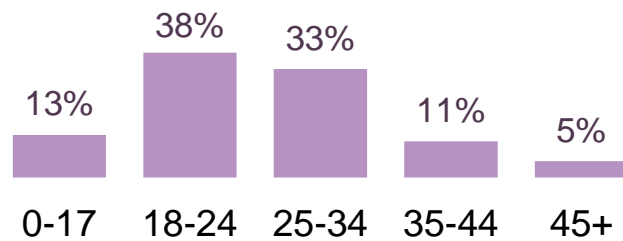

Spotify Bulgaria Audience Reach

600k

REGISTERED USERS (FREE)

GENDER DISTRIBUTION

AGE DISTRIBUTION

When does your audience listen?

11M

SONGS STREAMED EVERY WEEK

37M

MINS STREAMED EVERY WEEK

WEEKDAYS

MOST STREAMS DURING THE WEEK

12PM - 6PM

MOST STREAMS DURING THE DAY

How does your audience listen?

% OF STREAMS BY PLATFORM