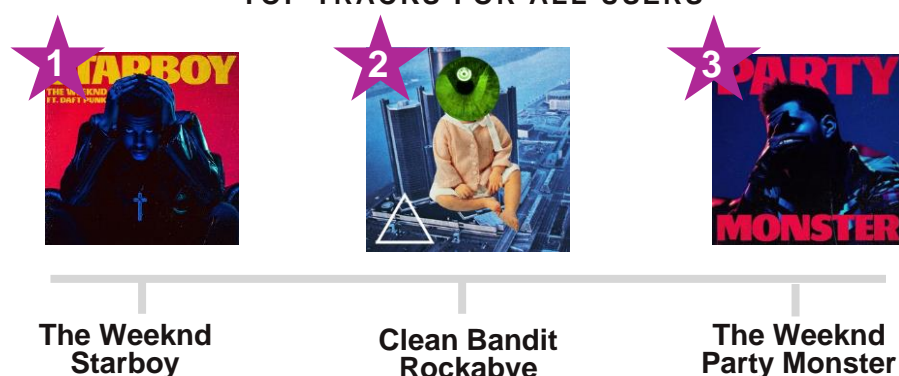

What does your audience listen to?

TOP TRACKS FOR ALL USERS