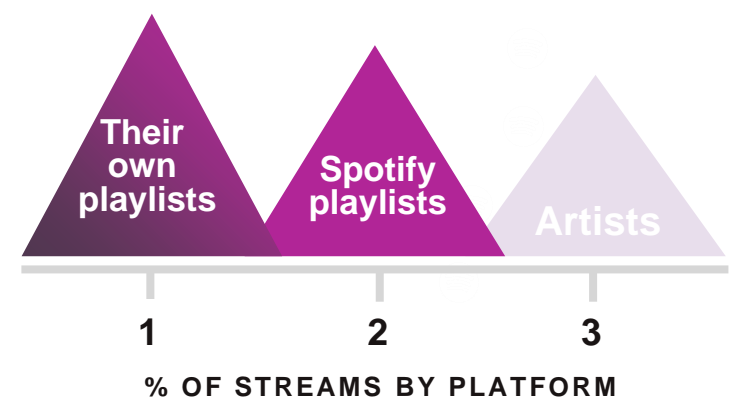

% OF STREAMS BY PLATFORM

What does your listen audience to?