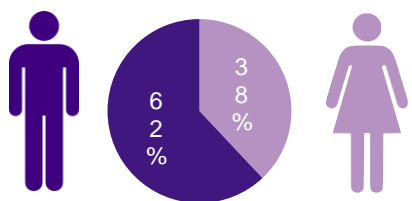

Spotify in Bulgaria

Spotify is able to understand more about your audience than anyone else. And not just who they are, but how they access and the mindset they are in when doing so!

Source: Spotify Internal Data, January 2017

Spotify Bulgaria Audience Reach

600k

REGISTERED USERS (FREE)

GENDER DISTRIBUTION

AGE DISTRIBUTION

When does your audience listen?

11M

SONGS STREAMED EVERY WEEK