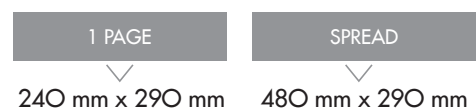

THE PRINT SPECIFICATIONS

TRIM FORMAT

BLEED FORMAT

All high-res images and fonts must be included when the file is created.
 Image mode must be **CMYK**.
 Accepted file types are **PDF** or **TIFF/EPS** between **250** and **300 dpi**.
 No **RGB** or **JPEG** images should be used.