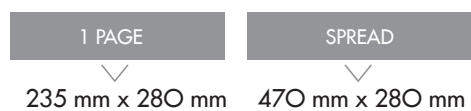

THE PRINT SPECIFICATIONS

TRIM FORMAT

BLEED FORMAT

All high-res images and fonts must be included when the file is created.
 Image mode must be **CMYK**.
 Accepted file types are **PDF** or **TIFF/EPS** between **250** and **300 dpi**.
 No **RGB** or **JPEG** images should be used.