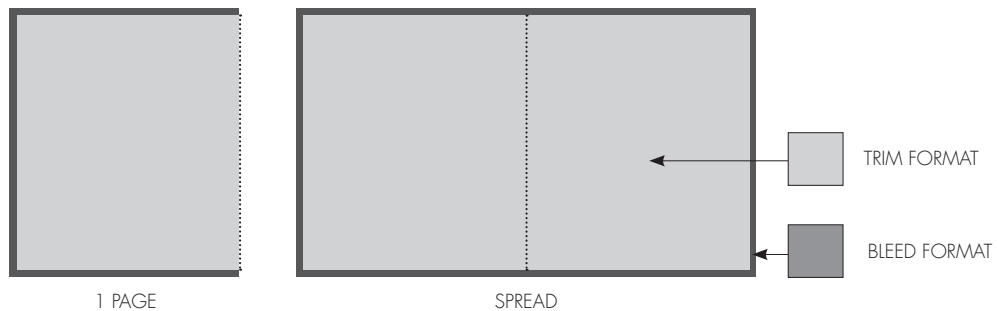

THE PRINT SPECIFICATIONS

TRIM FORMAT

BLEED FORMAT

All high-res images and fonts must be included when the file is created.
 Image mode must be **CMYK**.
 Accepted file types are **PDF** or **TIFF/EPS** between **250** and **300 dpi**.
 No **RGB** or **JPEG** images should be used.